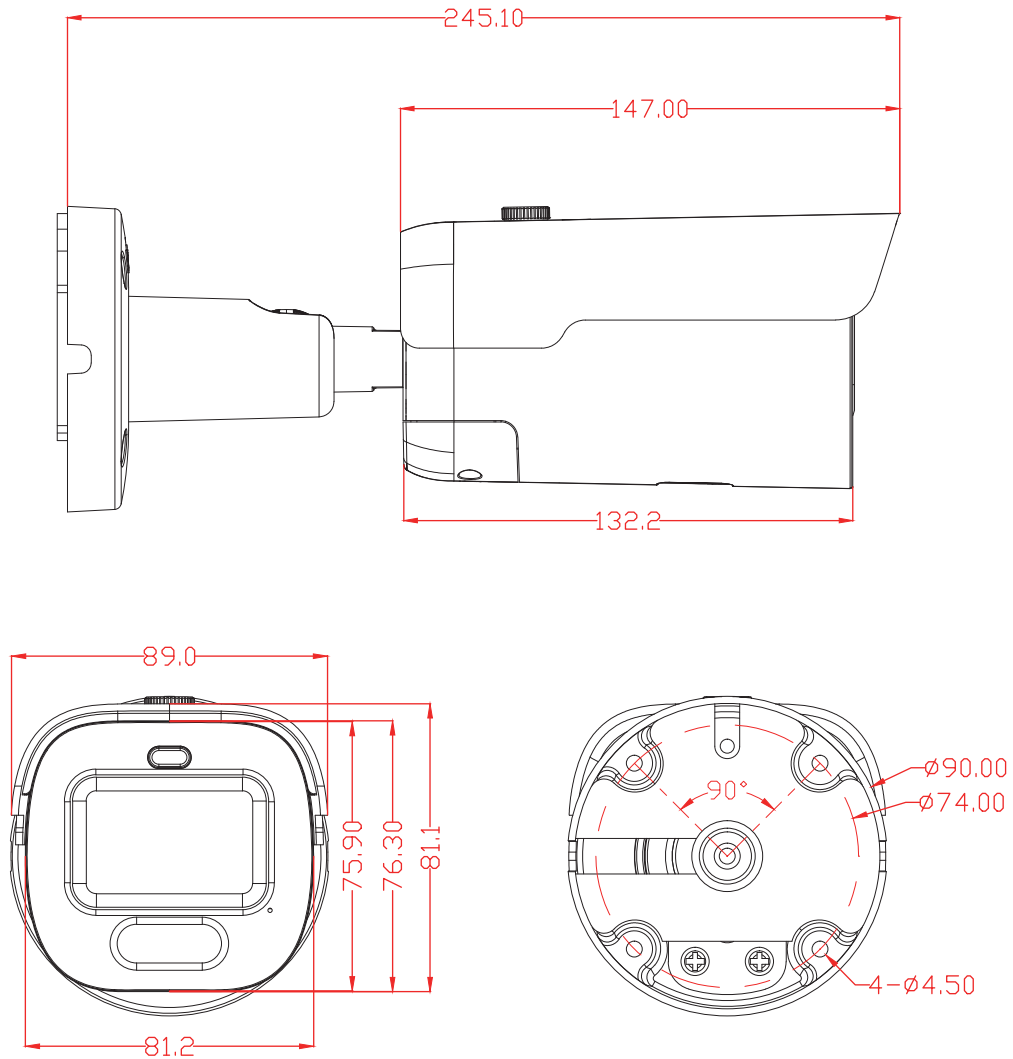

## 5X 5MP AI ISP Full Color IP Camera

**BMMDTL5RC-X5**

- Built-in Mic
- External SD Card Slot
- 2.7-13.5MM F1.6-F3.3 Motorized Varifocal
- Alarm I/O
- **Line Crossing Count**
- **Illegal Parking**(based on vehicle shape and license plates)
- **Heat Map**

Tri Stream	N/A
IE Brower	Microsoft Edge, IE11, Google Chrome, Firefox, Mac Safari
Smart Phone	iPhone, Android
<b>AI Function</b>	
Intelligent Analysis	Intrusion Detection/Line Crossing Detection/Enter Area Detection/Leave Area Detection/Line Crossing Count(based on human and vehicle detection)/Loitering Detection/People Gathering Detection(based on human detection)/ Motion Detection(supports the detection based on human and vehicle movement)/ Illegal Parking(based on vehicle shape and license plates)/ Heat Map
<b>Camera Features</b>	
Day/Night	Color/ B&W (IR-CUT )
Image Config	Saturation/Brightness/Contrast/Sharpness, Mirror, 3D NR, White Balance, Anti Flicker, Video Tampering, HLC, Scene Change Detection
Full Color	Support
Corridor Pattern	Support
Defog Mode	Support
ROI	Support
BLC	Support
WDR	120dB
Motion Detection	Support(support enable the detection based on human and Vehicle movement)
Privacy Masking	3 Rectangular Zone
Recording Mode	NVR/CMS/Web
Language	Chinese Simplified, Chinese Traditional, English, Korean, Polish, French, Japanese, Spanish, Portuguese, Italian, Hebrew, Ukrainian, Arabic, Vietnamese, Thai, Hungarian, Czech
<b>Interface</b>	
Audio	Default: Built in Mic Option: Audio I/O Option: Built in Mic+Built in Speaker
Alarm	Default: Without Option: Alarm I/O
SD Card Slot	Default: External SD card slot (Max 512GB)
RS485	N/A
<b>General</b>	
Housing	Metal, IP67
Anti-cut Bracket	NO
IR Cut Filter	YES
Operation Temperature	-30°C ~ +60°C RH95% Max
Storage Temperature	-30°C ~ +60°C RH95% Max
Power Source	DC12V±10%, 788mA
Dimension	89 x 81.1 x 245.1 mm
Weight	Approx. 1000 g / Approx. 1200 g

## Dimensions (mm)